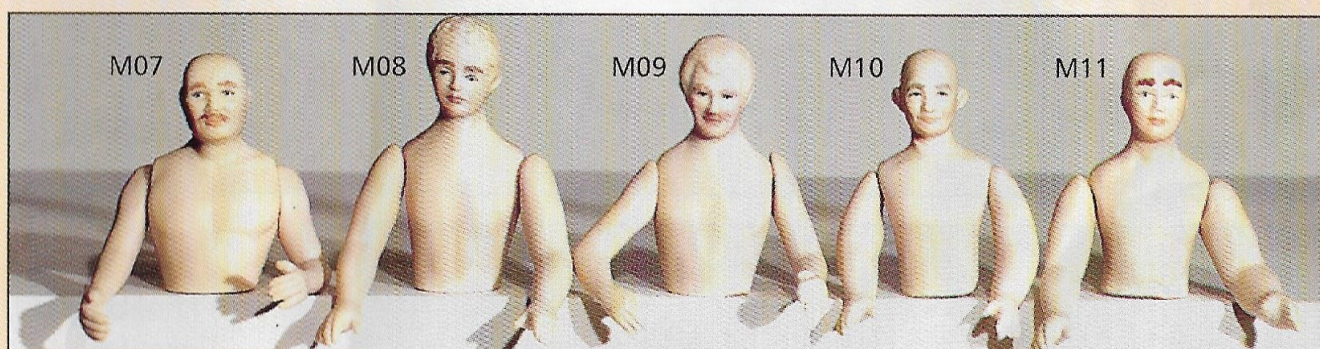

# Sue Harrington — Doll Maker & Designer

6 Court's Barton, Frome, Somerset, BA11 4QA

Tel: 01373 464658 Twitter: @sueh\_dolls susan.harrington747@btinternet.com

**KITS**  
- ready to assemble

Wide range of  
dressed dolls  
always  
available - please  
ring for more  
information