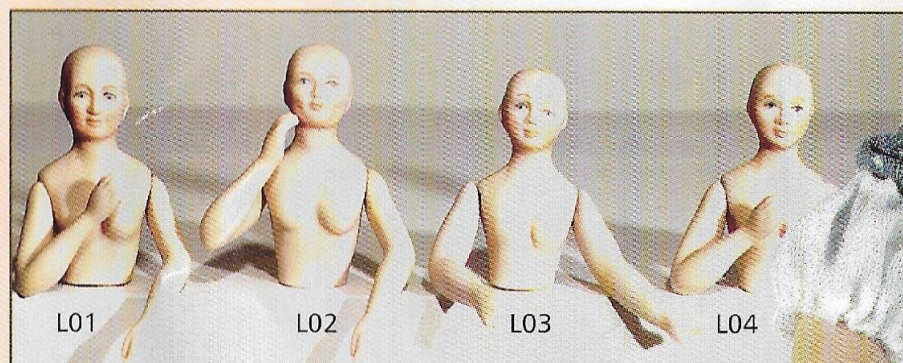

# Sue Harrington — Doll Maker & Designer

6 Court's Barton, Frome, Somerset, BA11 4QA

Tel: 01373 464658 Twitter: @sueh\_dolls susan.harrington747@btinternet.com

**KITS**  
- ready to assemble

Wide range of  
dressed dolls  
always  
available - please  
ring for more  
information