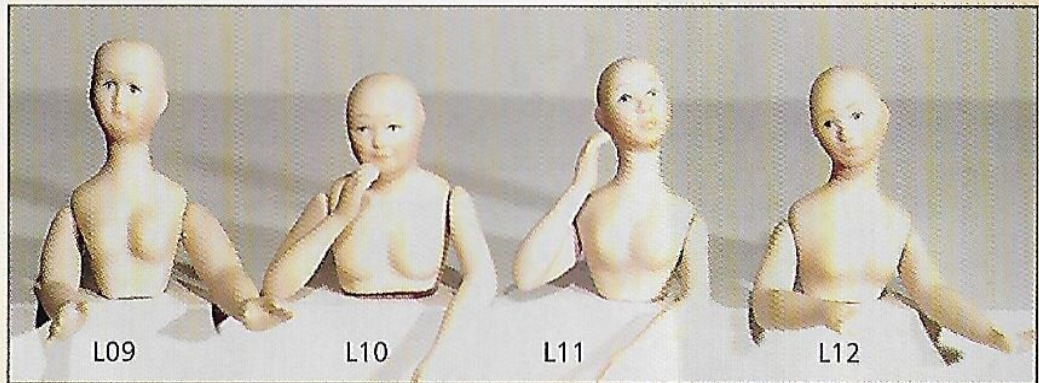

Please call me if you require more information

When ordering please quote code number