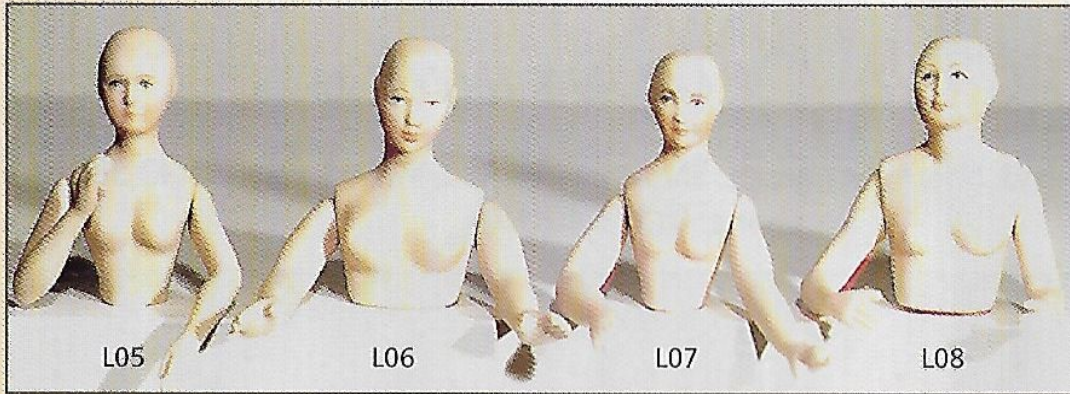

# Sue Harrington — Doll Maker & Designer

6 Court's Barton, Frome, Somerset, BA11 4QA

Tel: 01373 464658 Twitter: @sueh\_dolls susan.harrington747@btinternet.com

**KITS**  
- ready to assemble

Wide range of  
dressed dolls  
always  
available - please  
ring for more  
information