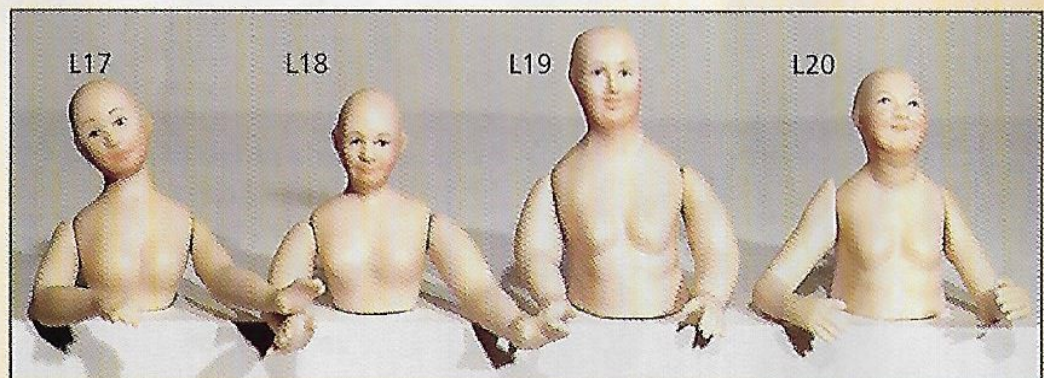

ALL YOU NEED TO FINISH YOUR DOLL:
Sewing needle
Cotton
Glue