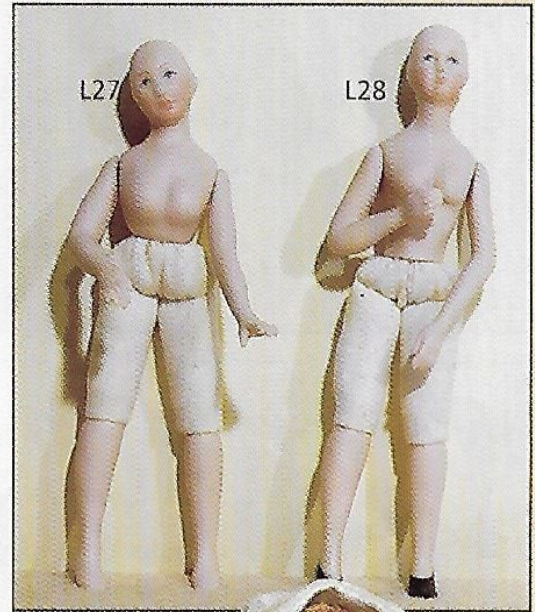

When ordering please quote code number

**ALL YOU NEED TO FINISH YOUR DOLL:**  
Sewing needle  
Cotton  
Glue

**KITS**  
- ready to assemble

Assembled all porcelain with swivel head,  
hair included

Assembled all porcelain  
with swivel head,  
hair included