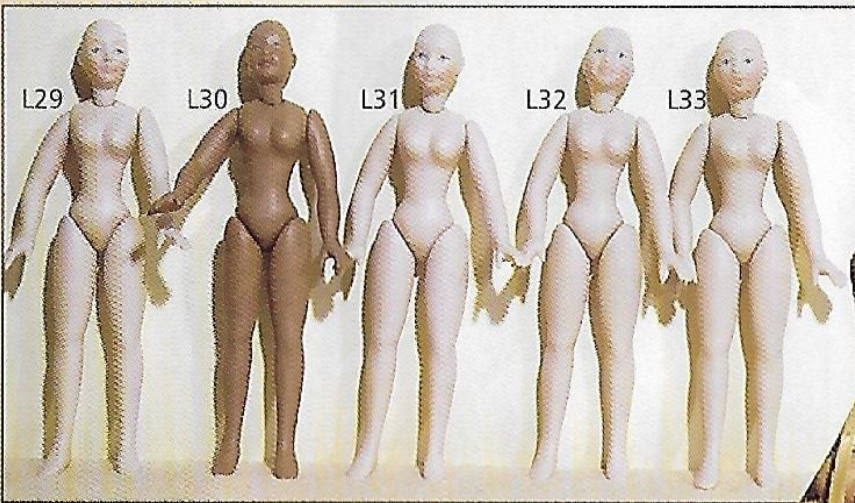

When ordering please quote code number

**ALL YOU NEED TO FINISH YOUR DOLL:**  
Sewing needle  
Cotton  
Glue

**KITS**  
- ready to assemble

Assembled all porcelain with swivel head,  
hair included

Assembled all porcelain  
with swivel head,  
hair included