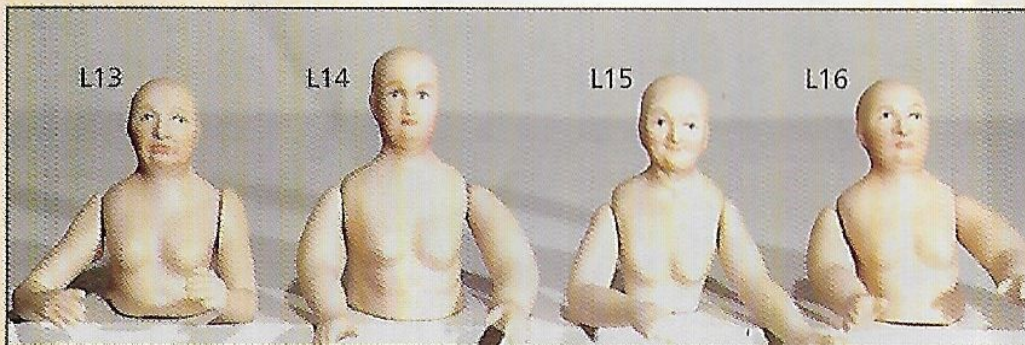

Please call me if you require more information

When ordering please quote code number