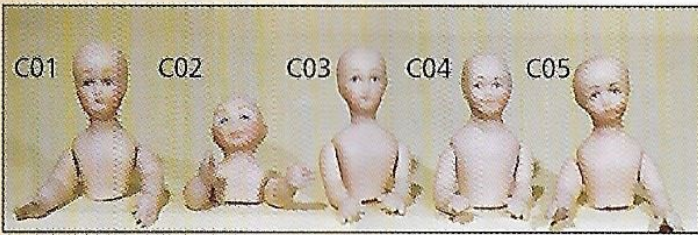

When ordering please quote code number

**ALL YOU NEED TO FINISH YOUR DOLL:**  
Sewing needle  
Cotton  
Glue

**KITS**  
- ready to assemble

Assembled all porcelain with swivel head,  
hair included

Assembled all porcelain  
with swivel head,  
hair included