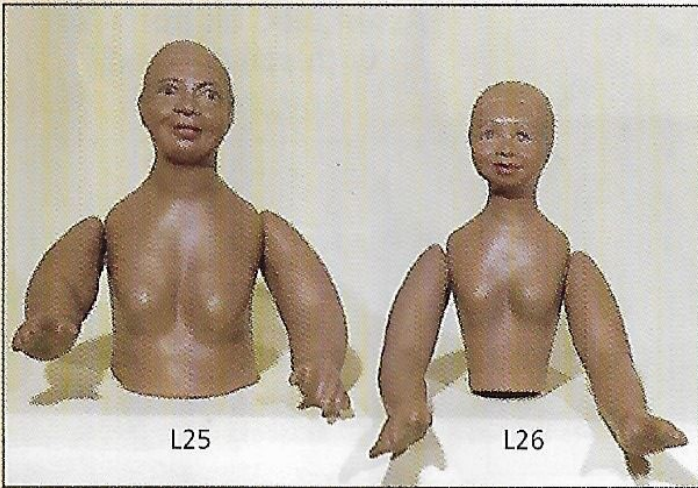

KITS
- ready to assemble

Assembled all porcelain with swivel head,
hair included