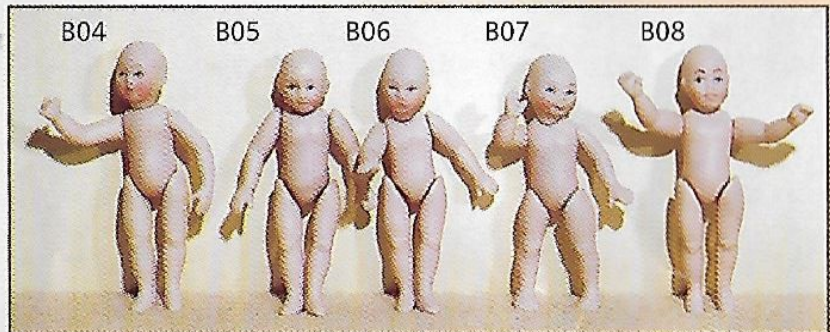

# Sue Harrington

6 Court's Barton, Frome, Somerset, B.A1 1 4Q.A

**KITS**  
- ready to assemble

Wide range of  
dressed dolls  
always  
available - please  
ring for more  
information

Assembled all porcelain  
with swivel head,  
hair included