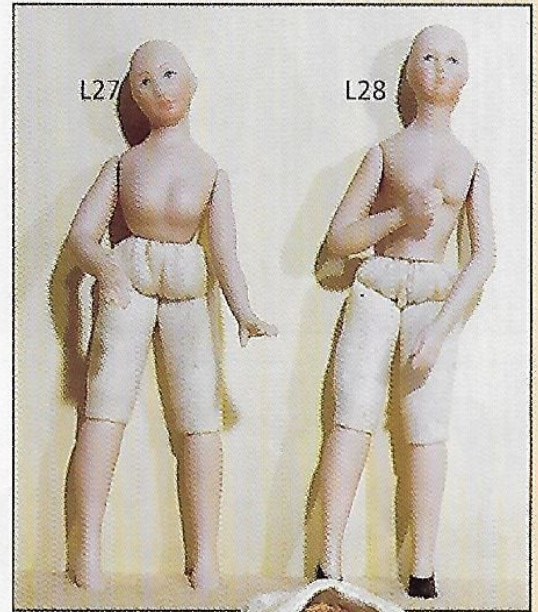

KITS
- ready to assemble