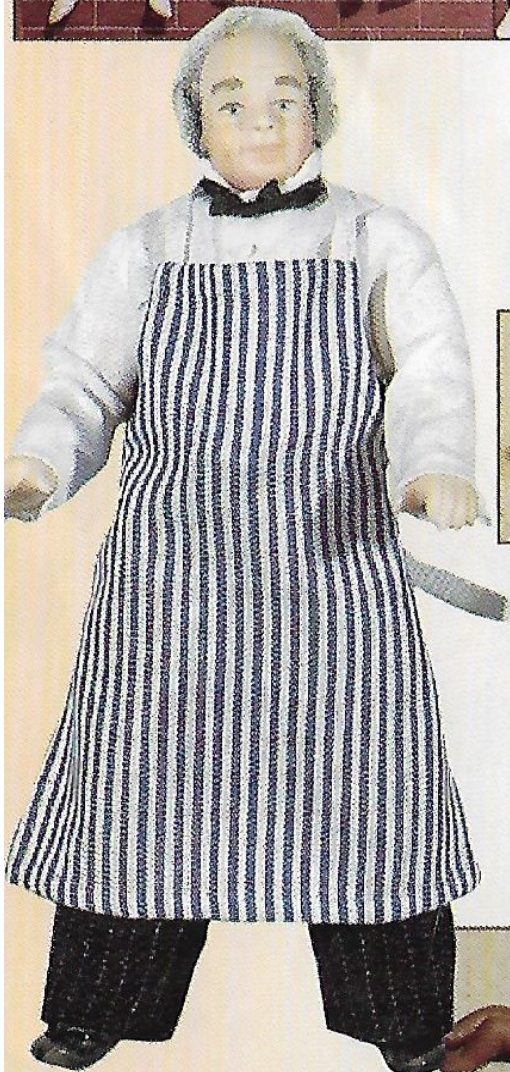

# Sue Harrington

6 Court's Barton, Frome, Somerset, B.A1 1 4Q.A

**KITS**  
- ready to assemble

Wide range of  
dressed dolls  
always  
available - please  
ring for more  
information

Assembled all porcelain  
with swivel head,  
hair included

**KITS**  
- ready to assemble

**COMPLETE KIT:**  
1 Porcelain torso,  
arms and half  
legs  
1 Calico body  
1 Stuffing  
1 Pipe cleaner  
1 Hair  
1 Full illustrated  
instructions

Please call me if you require more information