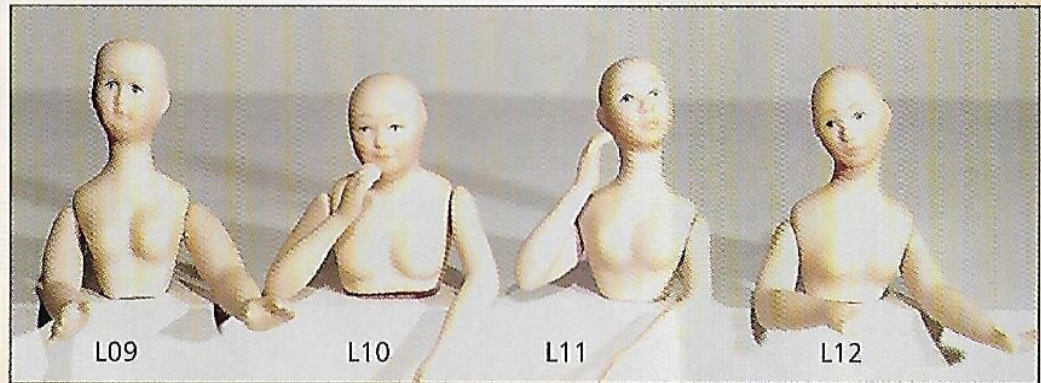

Please call me if you require more information

When ordering please quote code number